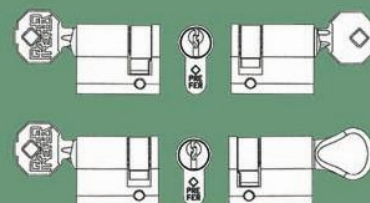

Patented product

Glass doors dual-grip handle.
With an europrofile cylinder lock
and integrated locking mechanism

Double key version

- double round closure
- compatible with all europrofile cylinders
- handle's minimum internal diameter: 33 mm

Key and knob version

- single round closure
- special cylinders
- handle's minimum internal diameter: 33 mm

NEW PRODUCT