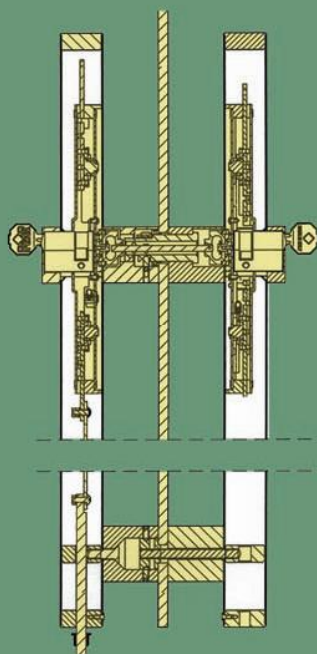

Patented product

Glass doors dual-grip handle.
With an europrofile cylinder lock
and integrated locking mechanism

Double key version

- double round closure
- compatible with all europrofile cylinders
- handle's minimum internal diameter: 33 mm

Key and knob version

- single round closure
- special cylinders
- handle's minimum internal diameter: 33 mm

NEW PRODUCT