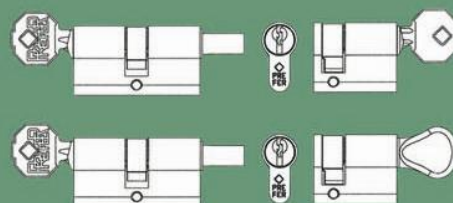

Patented product

Glass doors dual-grip handle.
With an europrofile cylinder lock
and integrated locking mechanism

Double key version

- double round closure
- compatible with all europrofile cylinders
- handle's minimum internal diameter: 33 mm

Key and knob version

- single round closure
- special cylinders
- handle's minimum internal diameter: 33 mm

NEW PRODUCT