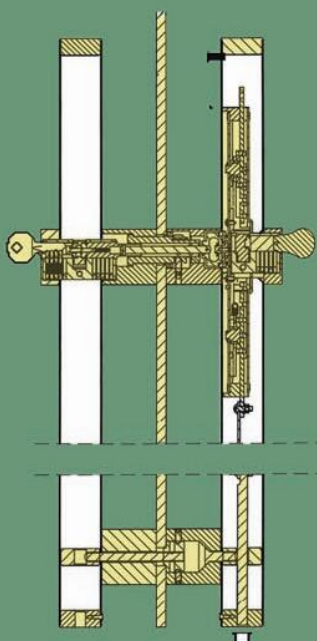

Patented product

Glass doors dual-grip handle.
With an europrofile cylinder lock
and integrated locking mechanism

Double key version

- double round closure
- compatible with all europrofile cylinders
- handle's minimum internal diameter: 33 mm

Key and knob version

- single round closure
- special cylinders
- handle's minimum internal diameter: 33 mm

NEW PRODUCT