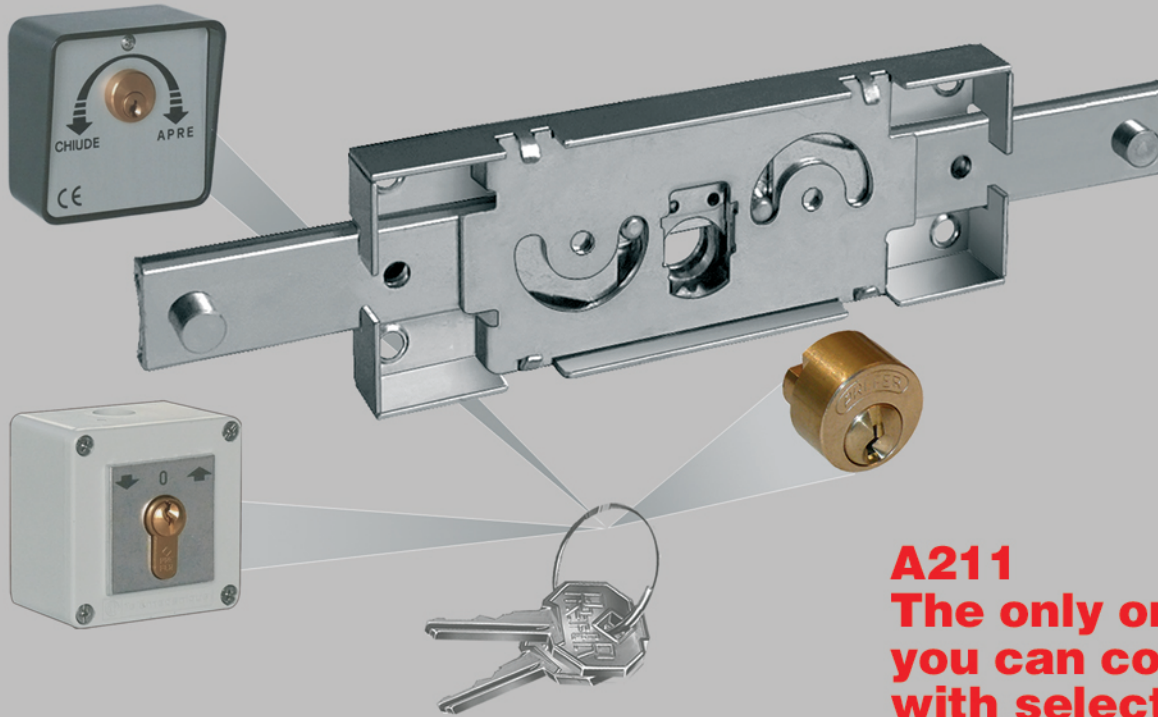

NEW PRODUCT

Automatic closing system locks

A211
The only one that
you can combine
with selectors

Available also
with the
europofile
security cylinder