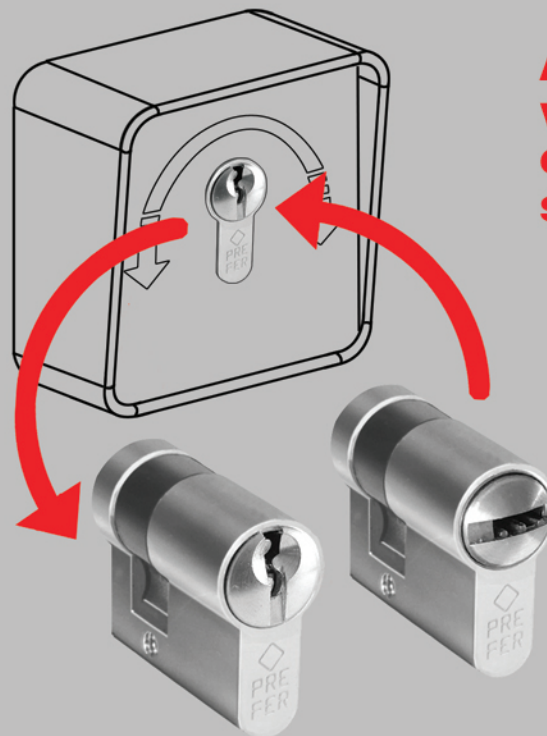

NEW PRODUCT

Automatic closing system locks

A211
The only one that
you can combine
with selectors

Available also
with the
europofile
security cylinder